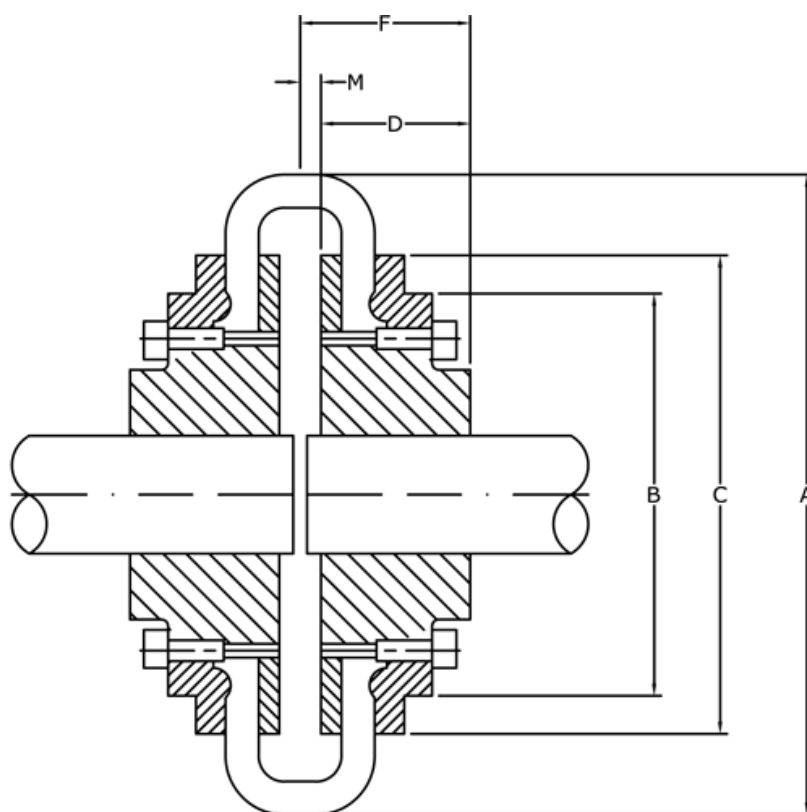

Data Sheet

Article number: 3305080B

Description: Flange pilot bore for tire coupling size 80
predrilled

Measures

A	= 211
B	= 98
C	= 165
D	= 42.5
F	= 55.0
M	= 12.5
Max. bore mm	= 60
Pre-drilled	= 25

Weight (kg) = 5.2